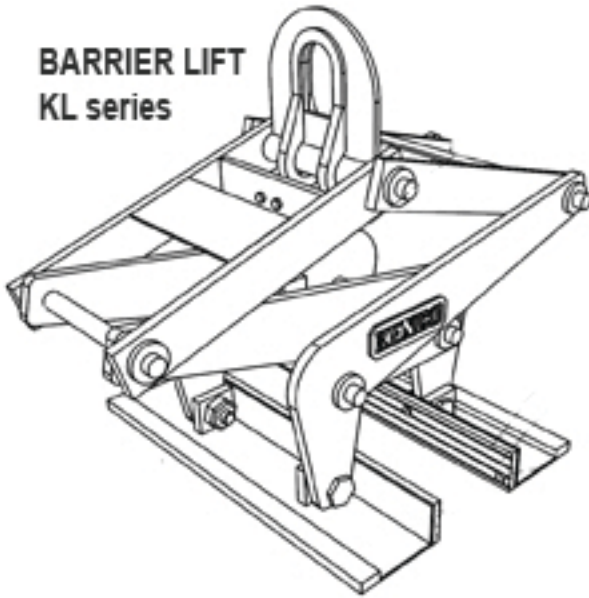

# REPLACEMENT PAD AND ACTUATOR CHART PER LIFTING ATTACHMENT TYPE

## BARRIER LIFT KL series

Model	actuator size	pad size
KL1500	small (3 pounds)	4"X20" (15# set)
KL5000	medium (5 pounds)	4"X20" (15# set)
KL9000	medium (5 pounds)	4"X20" (15# set)
KL12000	large (8 pounds)	4"X36" (27# set)
KL12000NG	medium (5 pounds)	6"X36" (38# set)
KL12000TLP	large (8 pounds)	6"X36" (38# set)
KL15000	large (8 pounds)	6"X36" (38# set)
KL20000	large (8 pounds)	6"X36" (38# set)
KL30000	large (8 pounds)	6"X36" & 4"X36" (65# set)

## PIPE LIFT PL series

Model	actuator size	
PL1500	small (3 pounds)	
PL2000	small (3 pounds)	
PL2150	medium (5 pounds)	
PL2250	medium (5 pounds)	
PL2500	medium (5 pounds)	
PL2750	medium (5 pounds)	
PL3000	medium (5 pounds)	
PL3500	large (8 pounds)	
PL4500	large (8 pounds)	
PL7000	X large (17 pounds)	
PL8500	X large (17 pounds)	

## MULTILIFT ML series

Model	actuator size	pad size
ML6000	medium (5 pounds)	ML pads are made to customer specs. Call Kenco toll free: 800-653-6069 to order.