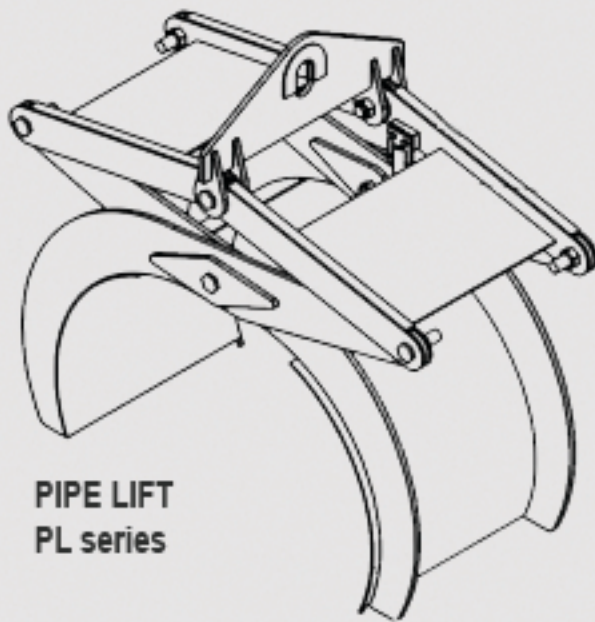

# REPLACEMENT PAD AND ACTUATOR CHART PER LIFTING ATTACHMENT TYPE

## BARRIER LIFT KL series

Model	actuator size	pad size
KL1500	small (3 pounds)	4"X20" (15# set)
KL5000	medium (5 pounds)	4"X20" (15# set)
KL9000	medium (5 pounds)	4"X20" (15# set)
KL12000	large (8 pounds)	4"X36" (27# set)
KL12000NG	medium (5 pounds)	6"X36" (38# set)
KL12000TLP	large (8 pounds)	6"X36" (38# set)
KL15000	large (8 pounds)	6"X36" (38# set)
KL20000	large (8 pounds)	6"X36" (38# set)
KL30000	large (8 pounds)	6"X36" & 4"X36" (65# set)

## PIPE LIFT PL series

Model	actuator size	
PL1500	small (3 pounds)	
PL2000	small (3 pounds)	
PL2150	medium (5 pounds)	
PL2250	medium (5 pounds)	
PL2500	medium (5 pounds)	
PL2750	medium (5 pounds)	
PL3000	medium (5 pounds)	
PL3500	large (8 pounds)	
PL4500	large (8 pounds)	
PL7000	X large (17 pounds)	
PL8500	X large (17 pounds)	

## MULTILIFT ML series

Model	actuator size	pad size
ML6000	medium (5 pounds)	ML pads are made to customer specs. Call Kenco toll free: 800-653-6069 to order.