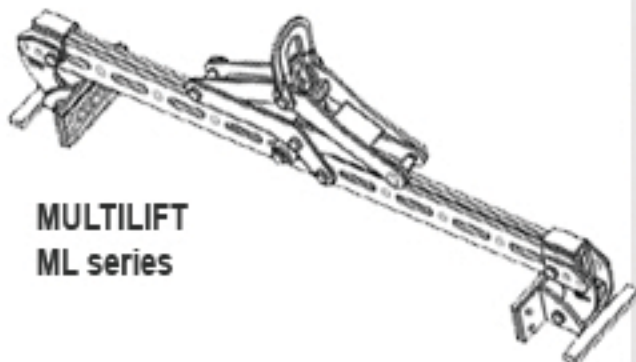

# REPLACEMENT PAD AND ACTUATOR CHART PER LIFTING ATTACHMENT TYPE

## BARRIER LIFT KL series

Model	actuator size	pad size
KL1500	small (3 pounds)	4"X20" (15# set)
KL5000	medium (5 pounds)	4"X20" (15# set)
KL9000	medium (5 pounds)	4"X20" (15# set)
KL12000	large (8 pounds)	4"X36" (27# set)
KL12000NG	medium (5 pounds)	6"X36" (38# set)
KL12000TLP	large (8 pounds)	6"X36" (38# set)
KL15000	large (8 pounds)	6"X36" (38# set)
KL20000	large (8 pounds)	6"X36" (38# set)
KL30000	large (8 pounds)	6"X36" & 4"X36" (65# set)

## PIPE LIFT PL series

Model	actuator size	
PL1500	small (3 pounds)	
PL2000	small (3 pounds)	
PL2150	medium (5 pounds)	
PL2250	medium (5 pounds)	
PL2500	medium (5 pounds)	
PL2750	medium (5 pounds)	
PL3000	medium (5 pounds)	
PL3500	large (8 pounds)	
PL4500	large (8 pounds)	
PL7000	X large (17 pounds)	
PL8500	X large (17 pounds)	